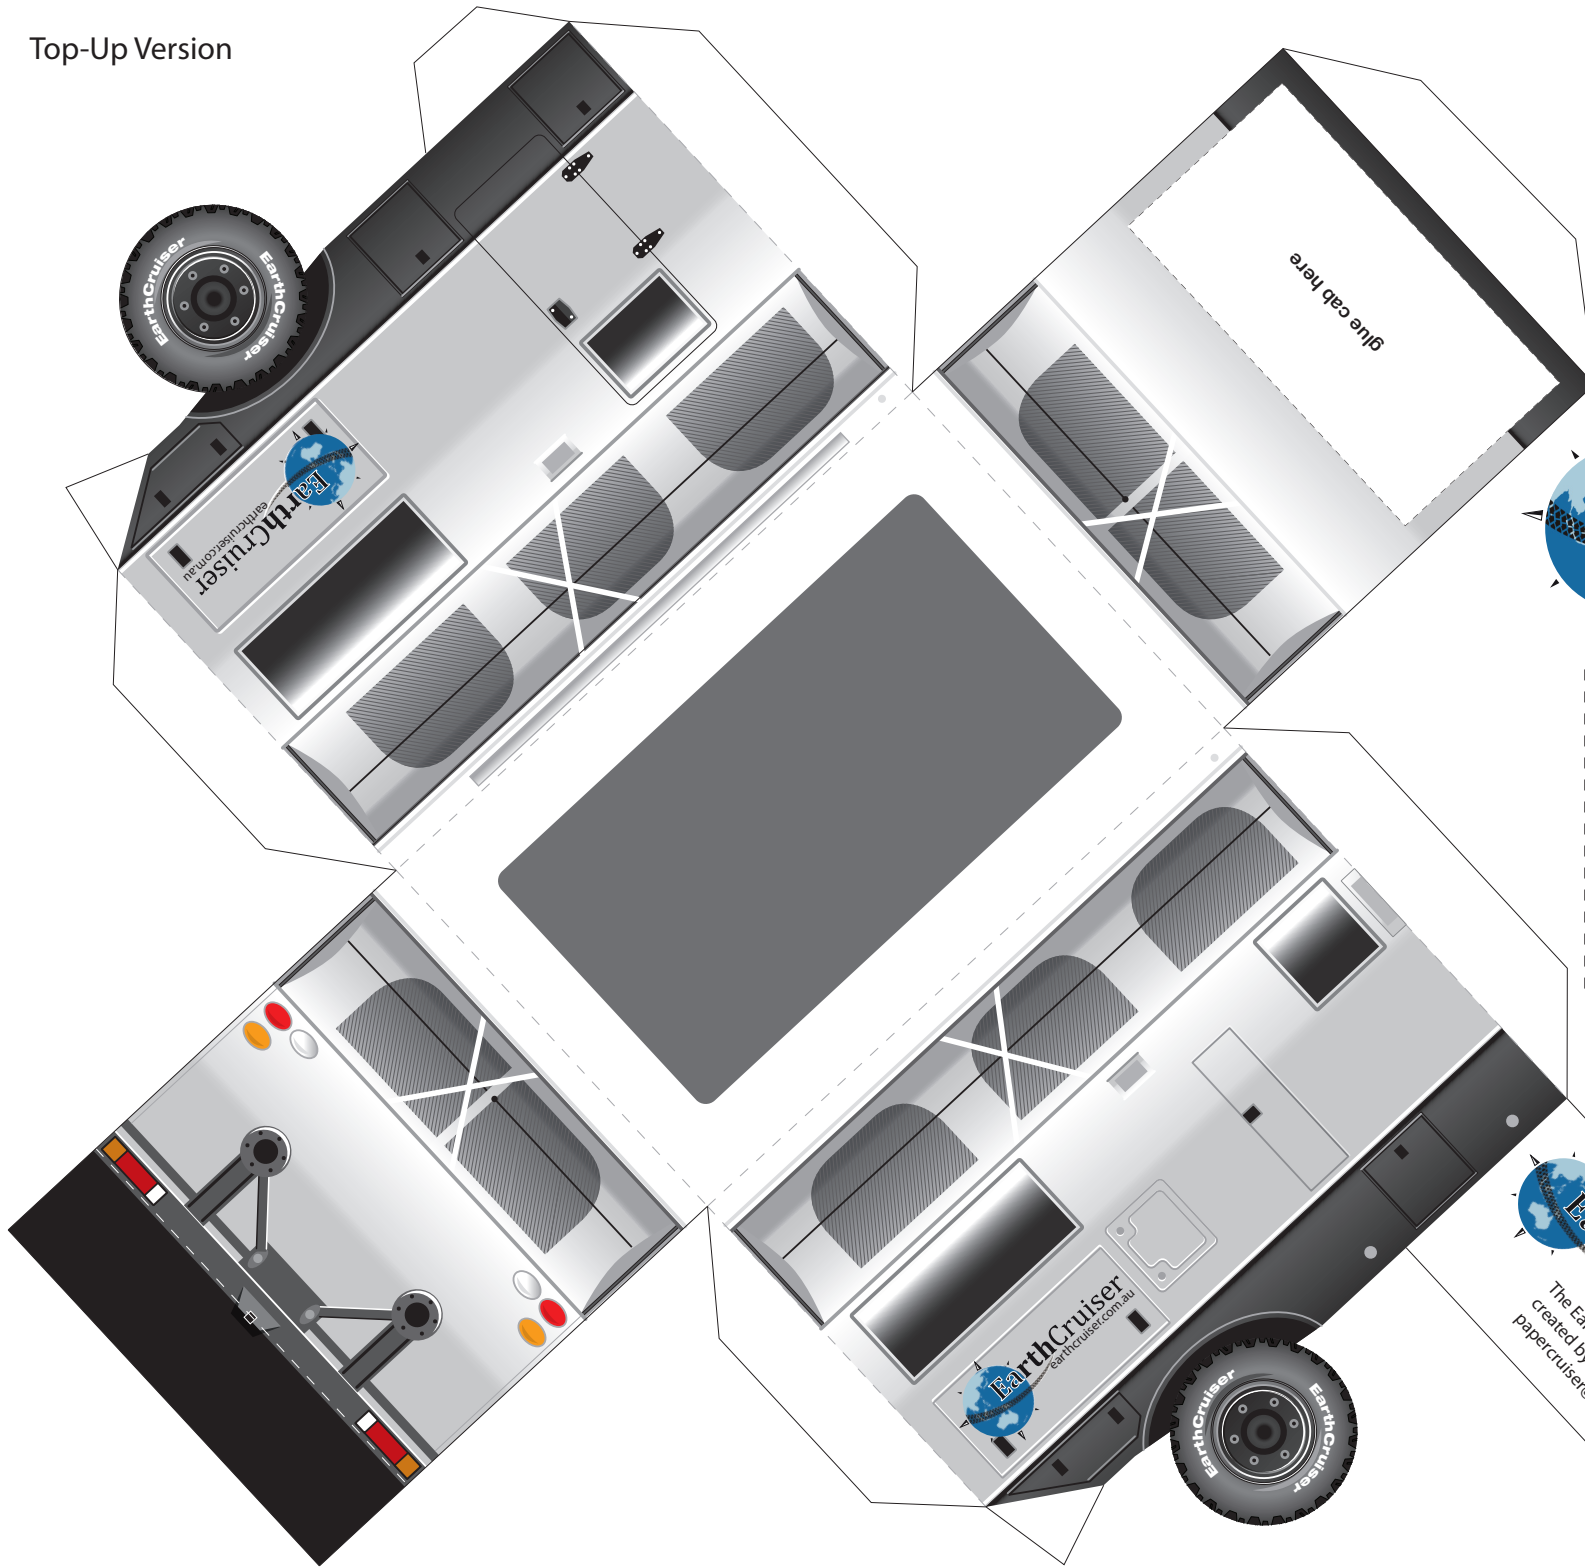

Top-Up Version

The EarthCruiser paper model was created by
Jesse Smith, papercruiser@gmail.com

EarthCruiser
earthcruiser.com.au
The EarthCruiser paper model was
created by Jesse Smith,
papercruiser@gmail.com