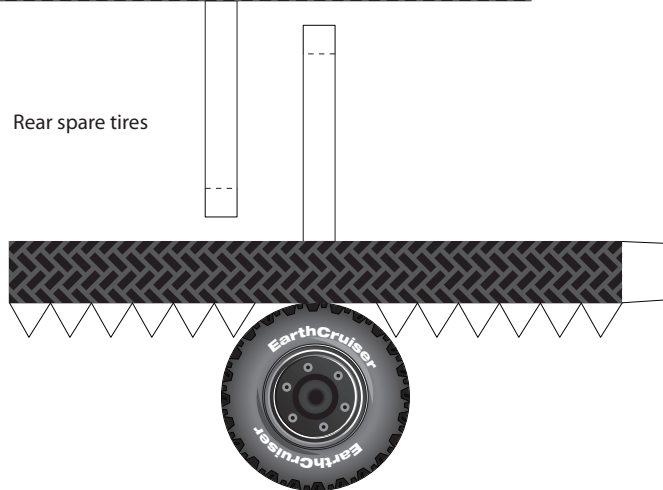

Introducing the EarthCruiser, a unique 4x4 camper that not only provides safe and reliable travel on and off the beaten track but also long term luxurious accommodation when you arrive.

The EarthCruiser is the ultimate all terrain expedition vehicle for extended and comfortable travel to places that most people only read about in adventure magazines.

For more information, please visit earthcruiser.com.au

Optional
Awning

Rear spare tires

Glue to rear section

INSTRUCTIONS

- Print onto heavy card-stock 8x10 paper
- Cut using scissors or hobby knife and straight-edge
- Score the folds on the dotted lines
- Pre-fold all tabs & pre "bend" the rounded areas
- Working back-to-front, use white glue: spread thinly, then pinch and hold until it sticks.