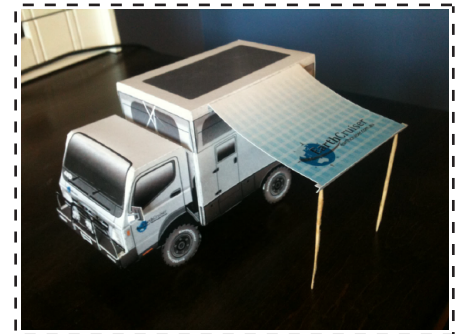

Top-Up Version

The EarthCruiser paper model was created by
Jesse Smith, papercruiser@gmail.com

EarthCruiser
earthcruiser.com.au
The EarthCruiser paper model was
created by Jesse Smith,
papercruiser@gmail.com