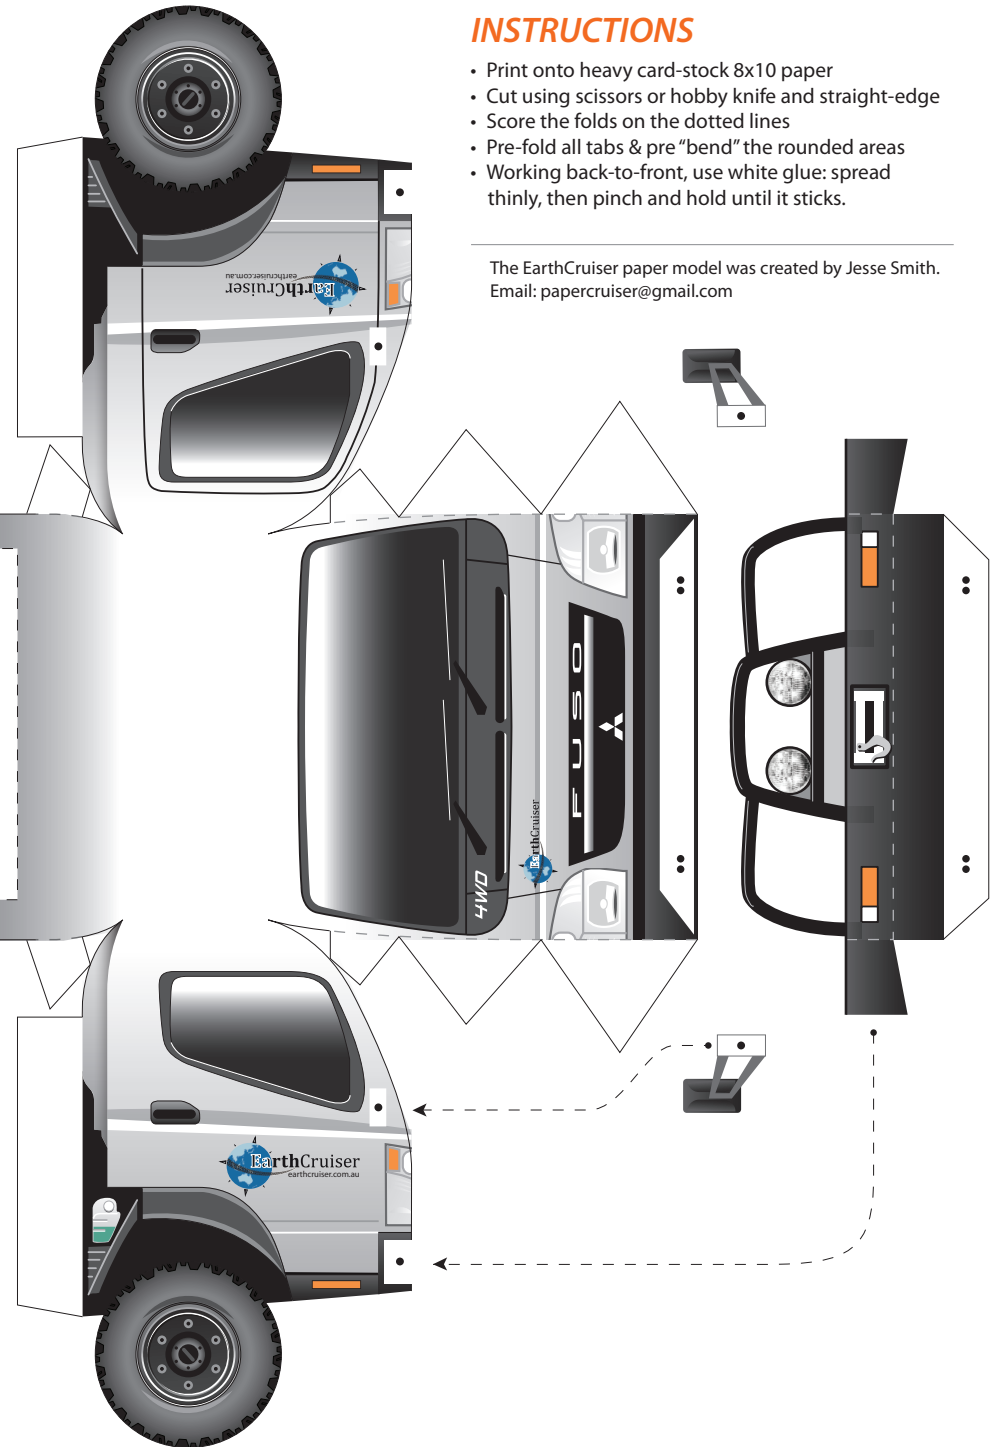

Introducing the EarthCruiser, a unique 4x4 camper that not only provides safe and reliable travel on and off the beaten track but also long term luxurious accommodation when you arrive.

The EarthCruiser is the ultimate all terrain expedition vehicle for extended and comfortable travel to places that most people only read about in adventure magazines.

For more information, please visit earthcruiser.com.au

Optional
Awning

Rear spare tires

Glue to rear section

INSTRUCTIONS

- Print onto heavy card-stock 8x10 paper
- Cut using scissors or hobby knife and straight-edge
- Score the folds on the dotted lines
- Pre-fold all tabs & pre "bend" the rounded areas
- Working back-to-front, use white glue: spread thinly, then pinch and hold until it sticks.