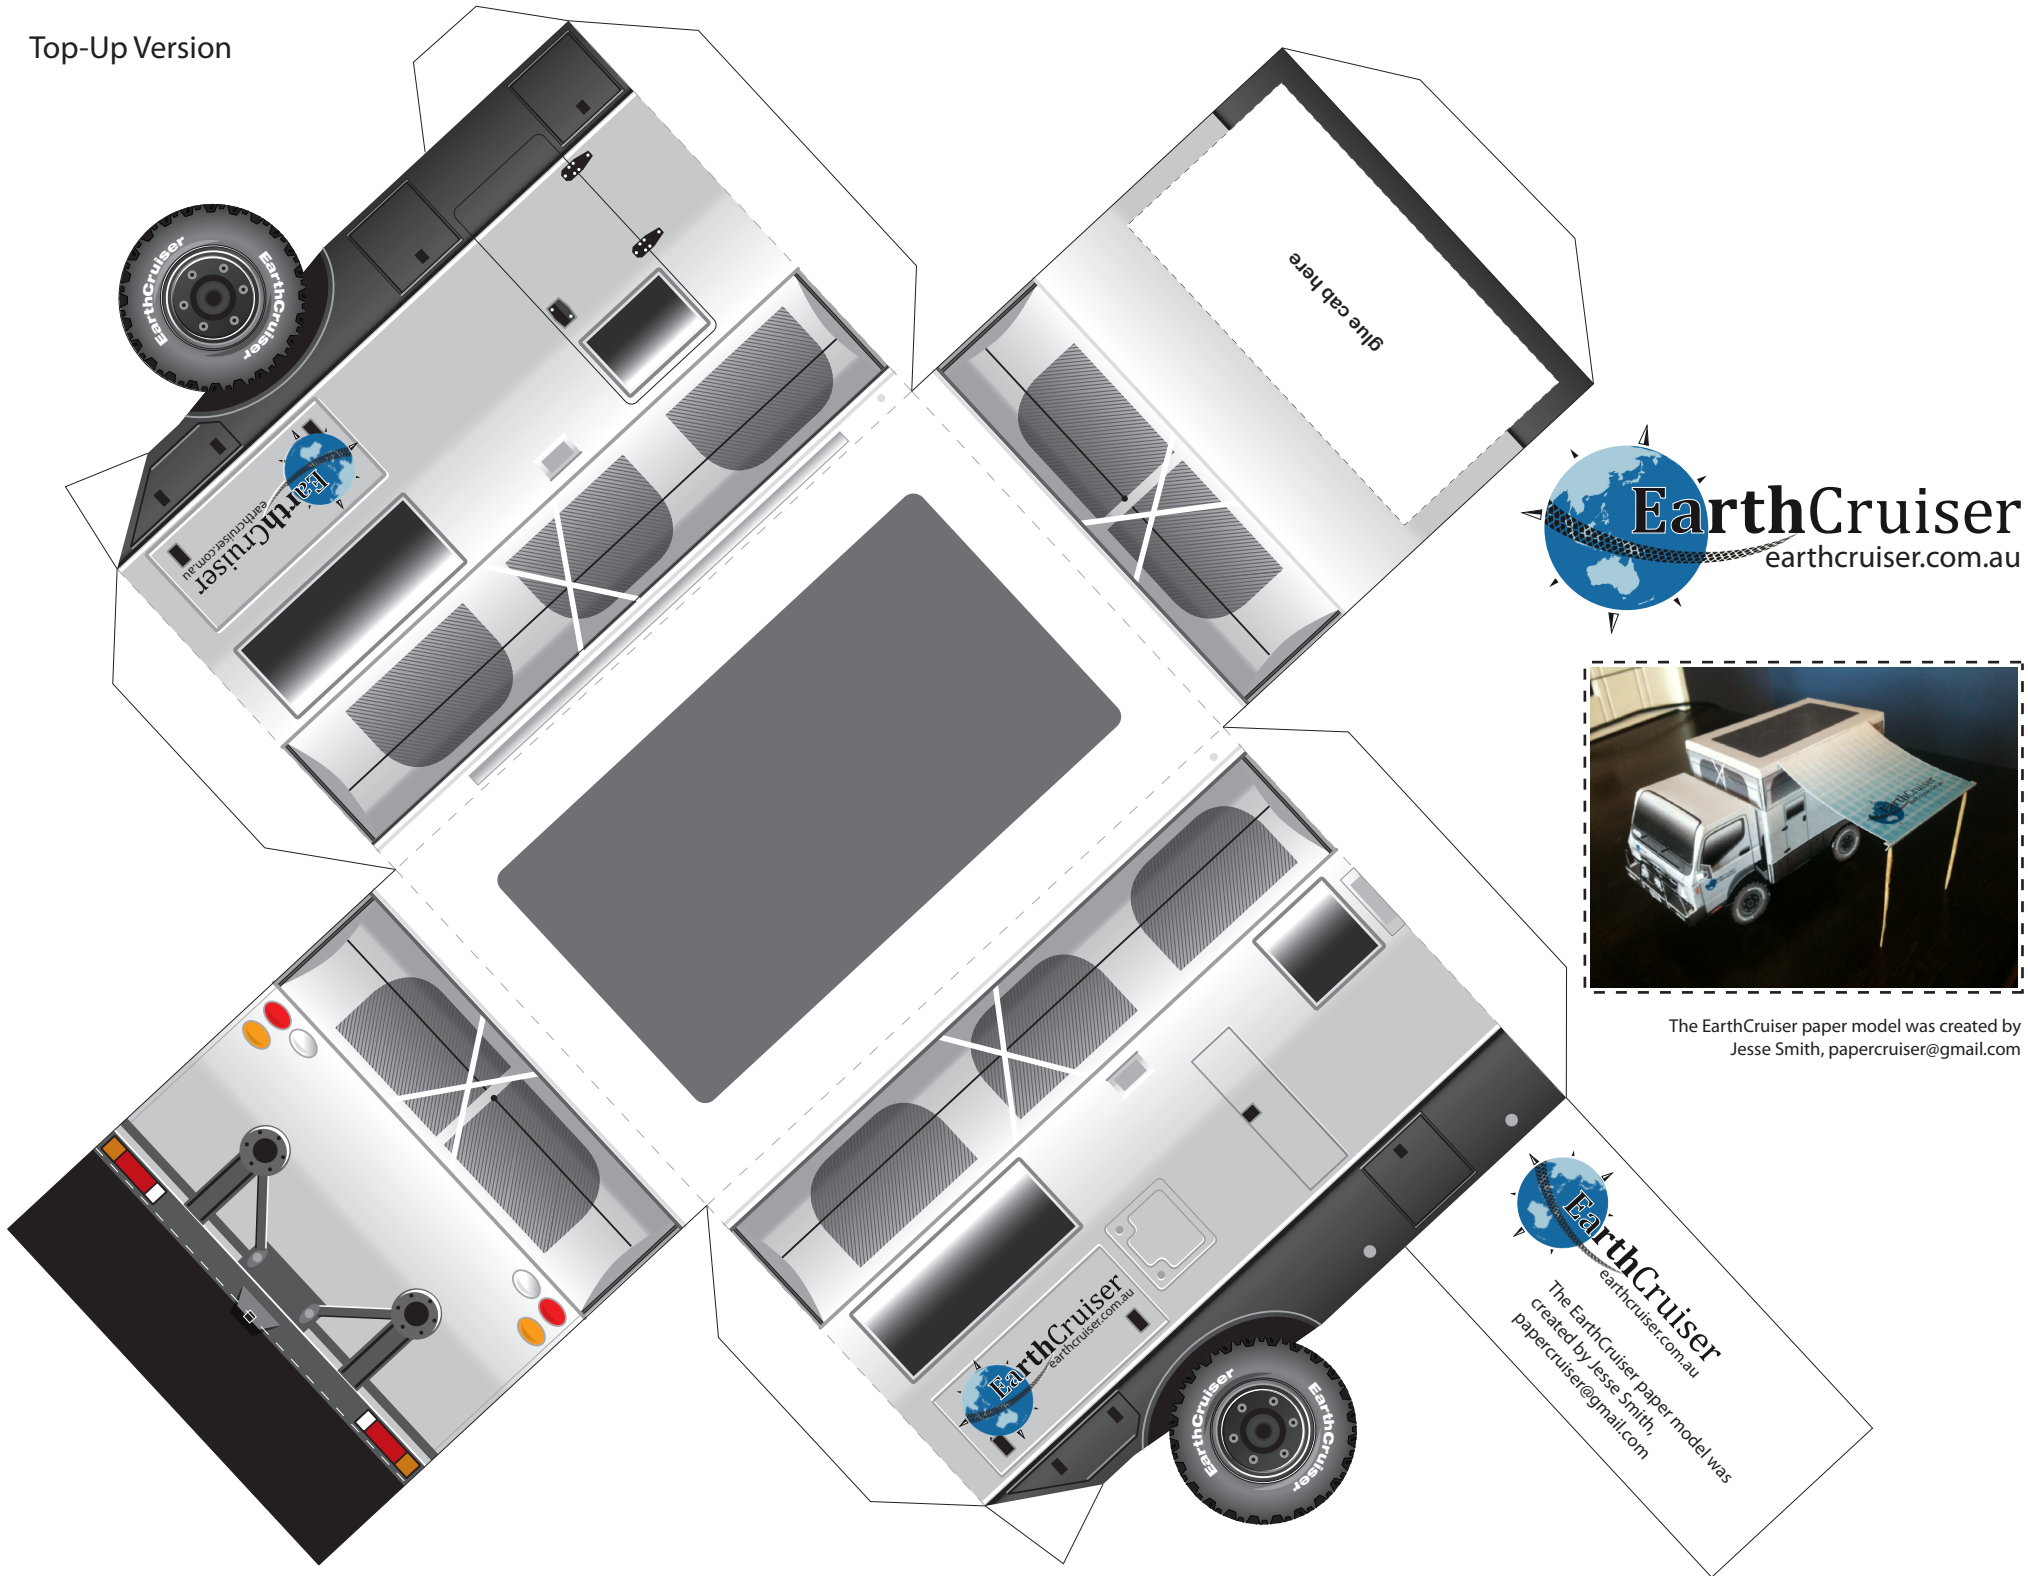

Top-Up Version

The EarthCruiser paper model was created by
Jesse Smith, papercruiser@gmail.com

EarthCruiser
earthcruiser.com.au
The EarthCruiser paper model was
created by Jesse Smith,
papercruiser@gmail.com