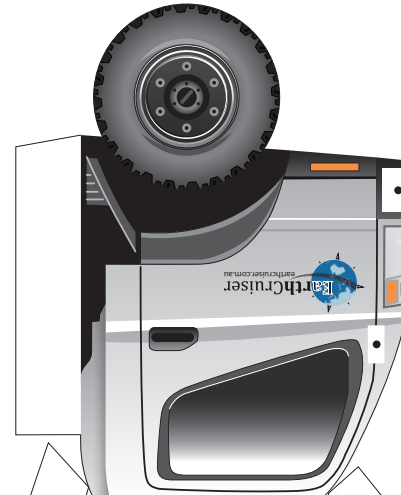

Introducing the EarthCruiser, a unique 4x4 camper that not only provides safe and reliable travel on and off the beaten track but also long term luxurious accommodation when you arrive.

The EarthCruiser is the ultimate all terrain expedition vehicle for extended and comfortable travel to places that most people only read about in adventure magazines.

For more information, please visit earthcruiser.com.au

Rear spare tires

INSTRUCTIONS

- Print onto heavy card-stock 8x10 paper
- Cut using scissors or hobby knife and straight-edge
- Score the folds on the dotted lines
- Pre-fold all tabs & pre "bend" the rounded areas
- Working back-to-front, use white glue: spread thinly, then pinch and hold until it sticks.