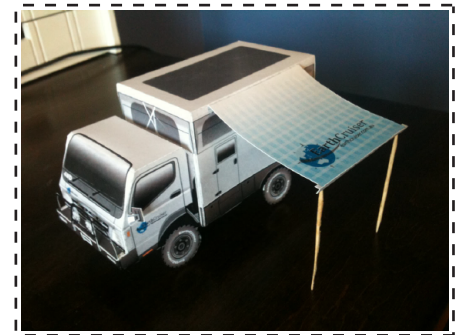

Top-Up Version

The EarthCruiser paper model was created by
Jesse Smith, papercruiser@gmail.com

EarthCruiser
earthcruiser.com.au
The EarthCruiser paper model was
created by Jesse Smith,
papercruiser@gmail.com