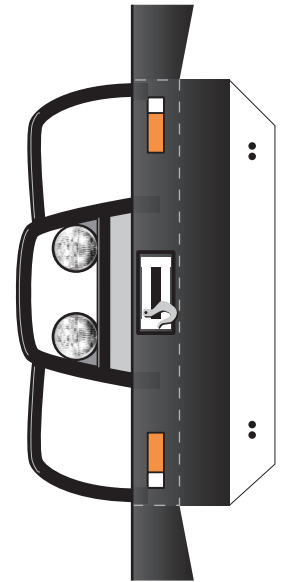

INSTRUCTIONS

- Print onto heavy card-stock 8x10 paper
- Cut using scissors or hobby knife and straight-edge
- Score the folds on the dotted lines
- Pre-fold all tabs & pre "bend" the rounded areas
- Working back-to-front, use white glue: spread thinly, then pinch and hold until it sticks.

The EarthCruiser paper model was created by Jesse Smith.
Email: papercruiser@gmail.com