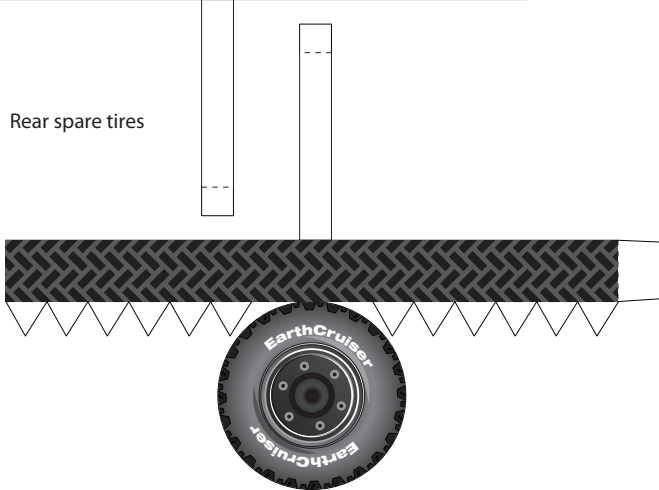

Introducing the EarthCruiser, a unique 4x4 camper that not only provides safe and reliable travel on and off the beaten track but also long term luxurious accommodation when you arrive.

The EarthCruiser is the ultimate all terrain expedition vehicle for extended and comfortable travel to places that most people only read about in adventure magazines.

For more information, please visit earthcruiser.com.au

Rear spare tires

INSTRUCTIONS

- Print onto heavy card-stock 8x10 paper
- Cut using scissors or hobby knife and straight-edge
- Score the folds on the dotted lines
- Pre-fold all tabs & pre "bend" the rounded areas
- Working back-to-front, use white glue: spread thinly, then pinch and hold until it sticks.