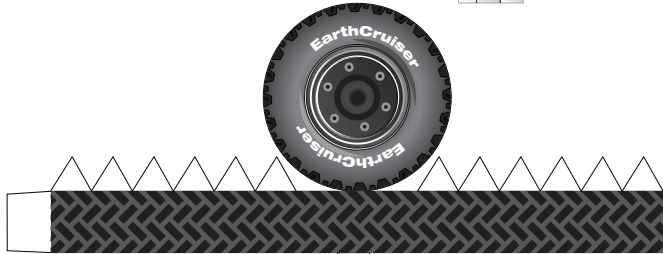

Introducing the EarthCruiser, a unique 4x4 camper that not only provides safe and reliable travel on and off the beaten track but also long term luxurious accommodation when you arrive.

The EarthCruiser is the ultimate all terrain expedition vehicle for extended and comfortable travel to places that most people only read about in adventure magazines.

For more information, please visit earthcruiser.com.au

Rear spare tires

INSTRUCTIONS

- Print onto heavy card-stock 8x10 paper
- Cut using scissors or hobby knife and straight-edge
- Score the folds on the dotted lines
- Pre-fold all tabs & pre "bend" the rounded areas
- Working back-to-front, use white glue: spread thinly, then pinch and hold until it sticks.