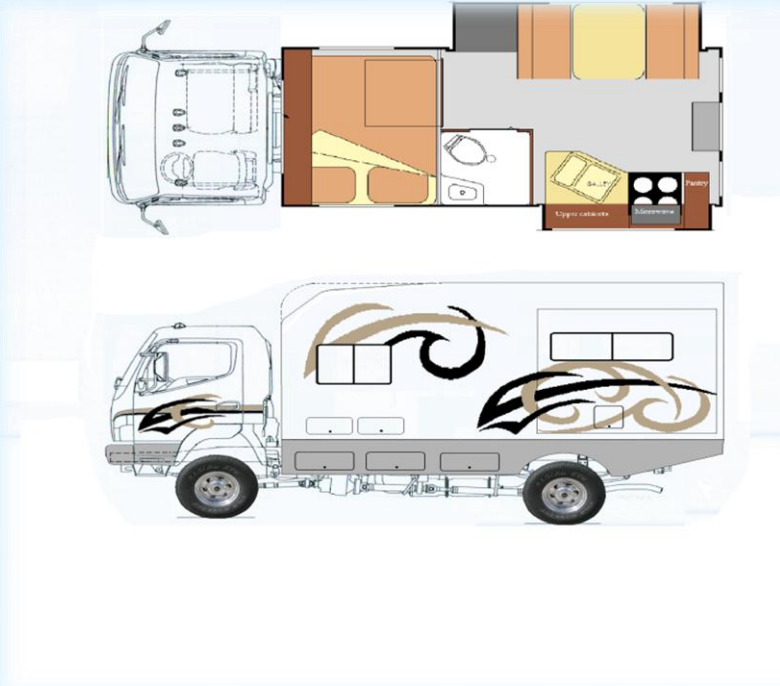

# EarthCruiser OutBack hard side 4x4 camper.

**EARTHCruiser  
OUTBACK  
WILL USE A SLIDE  
OUT SYSTEM FOR  
MAXIMUM USE OF  
INTERNAL SPACE.**

**BASED ON THE  
PROVEN  
EARTHCruiser UTE  
FUSO PLAT FORM.**

EarthCruiser OutBack hard side 4x4 camper.

**LARGE ROOMY  
DINING AND  
ENTERTAINING  
AREA.**

**WELL  
APPOINTED  
KITCHEN AND  
FOOD  
PREPARATION  
AREA.**

EarthCruiser OutBack hard side 4x4 camper.

**INTERNAL  
SHOWER AND  
WASH BASIN.  
TOILET OF  
COURSE.**