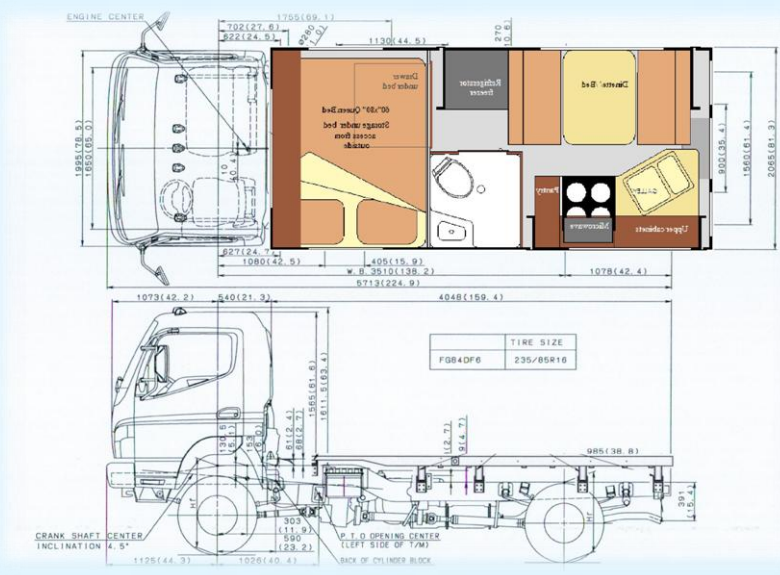

# EarthCruiser OutBack hard side 4x4 camper.

**EARTHCruiser  
OUTBACK  
WILL USE A SLIDE  
OUT SYSTEM FOR  
MAXIMUM USE OF  
INTERNAL SPACE.**

**BASED ON THE  
PROVEN  
EARTHCruiser UTE  
FUSO PLAT FORM.**

EarthCruiser OutBack hard side 4x4 camper.

**LARGE ROOMY  
DINING AND  
ENTERTAINING  
AREA.**

**WELL  
APPOINTED  
KITCHEN AND  
FOOD  
PREPARATION  
AREA.**

EarthCruiser OutBack hard side 4x4 camper.

**INTERNAL  
SHOWER AND  
WASH BASIN.  
TOILET OF  
COURSE.**